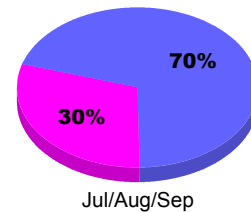

Gender Comparison 2012-2013

Jul/Aug/Sep

Legend: Male (Blue), Female (Magenta)